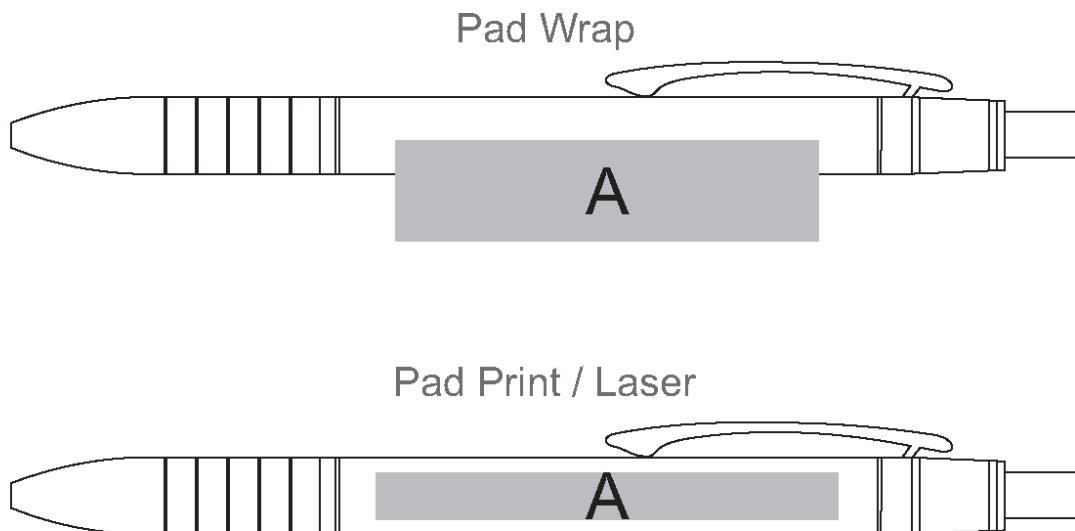

## Riptide Ball Pen

Also available in  
**LOGO  
24**  
Check Logo24  
guide and t's & c's

**\*\*\* Wrap Print on quantities over 500 \*\*\***

### Need to know:

- Includes 1-Position Laser Engraving OR 1-Colour, 1-Position Pad Print (setup fee applies)
- Laser Colour - WHITE

#### Position A

1. Laser Engraving (LA)  
N/A  
Size: 60mm wide x 6mm high
2. Pad Printing (PC)  
4 Colours  
Size: 60mm wide x 6mm high
3. Pad Printing (PW)  
1 Colour  
Size: 55mm wide x 13mm high